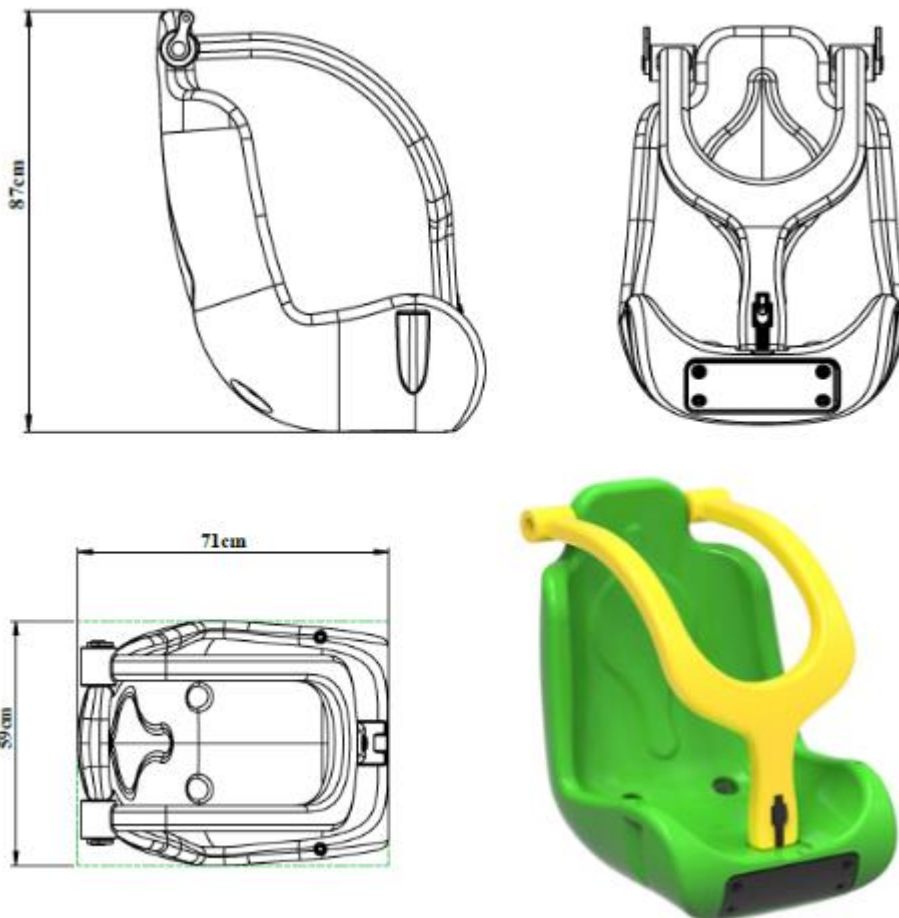

## Disabled Seat

- The seat is made of LLDPE (Linear Low Density Polyethylene), a self-colored polyethylene plastic material suitable for disabled children.
- Manufactured to include a fall guardrail.
- The distance between the bottom of the polyethylene swing seat and the ground is not less than 40 cm.

<b>Dimensions</b>	Swing Seat Width	59 cm
	Swing Seat Length	87 cm
	Swing Seat Height	71 cm
	Raw materials	LLDPE